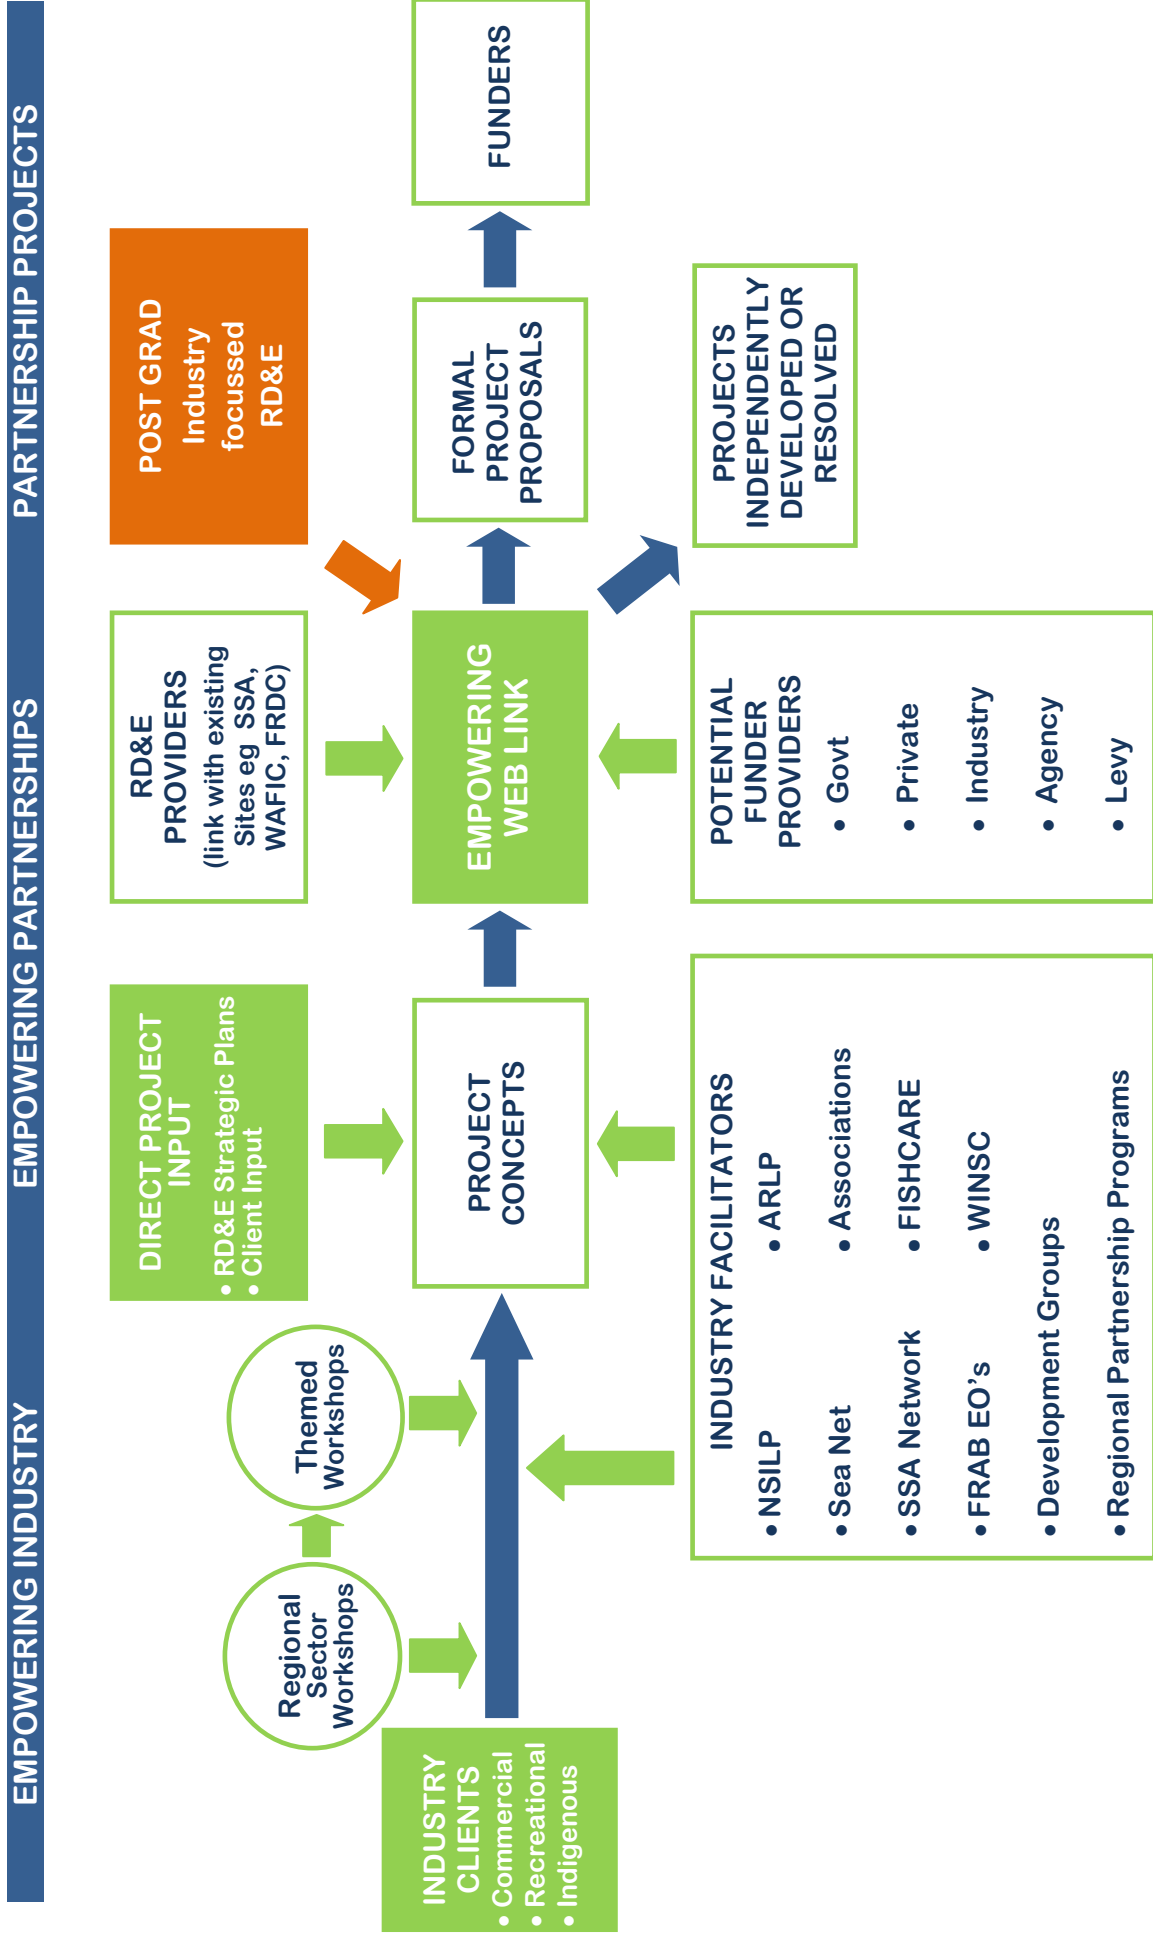

# The Empowering Industry Project Development and Linking Process

‘Empowering Industry RD&E: Developing an Industry driven RD&E model for the Australian fishing and seafood industry - partnerships to improve efficiency, profitability and performance’ (FRDC 2009/300).